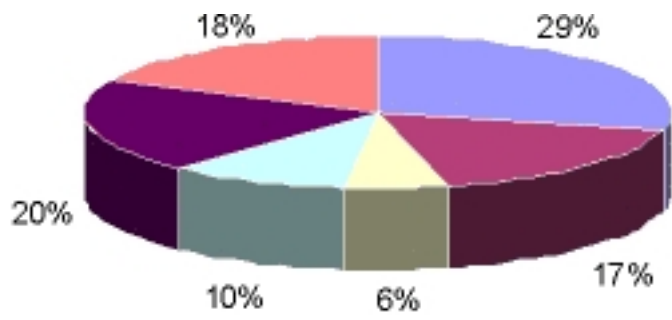

- Commerse and Service Industry
- Agriculture
- Budgaterly institutions
- Industry
- Other
- Building

1. Expectations and work opportunities for possible investors: